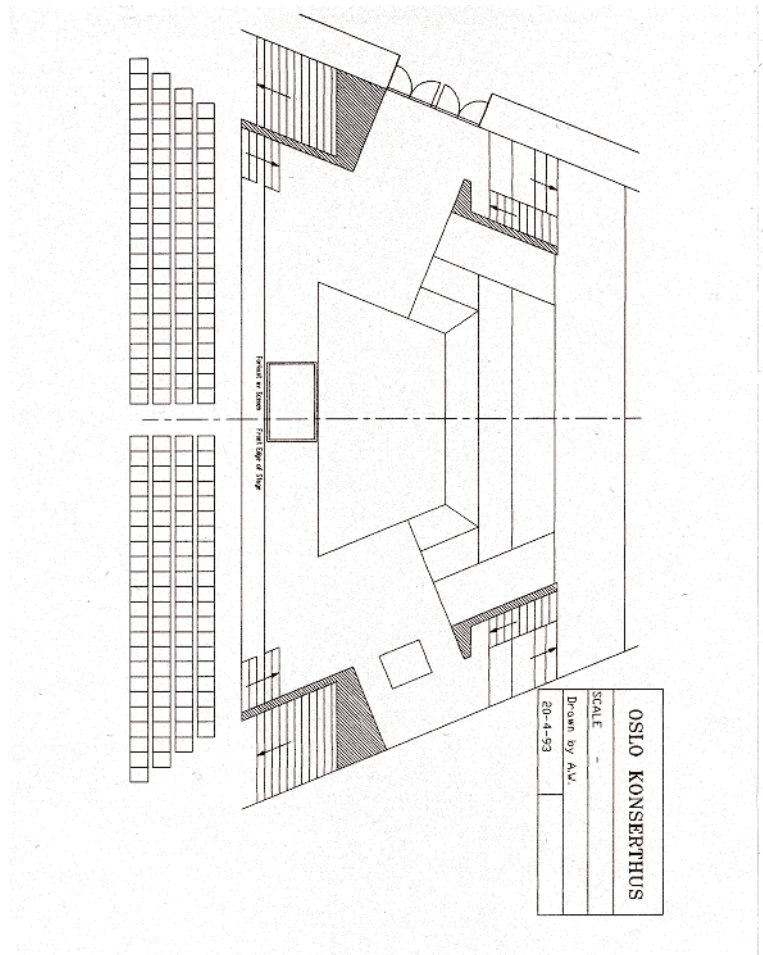

DIMMERS:

Strand SLD
180- 5Kw
70- 3Kw

LANTERNS:

Five flown lighting trusses over stage area:
21, 5kw fresnels ADB pole operated.
24, 1kw par 64 Thomas with scrollers. 16 colours
6 VL 3000Q Wash. 4 VL 3000Q Spot
4 VL 1000 tungsten with shutters
2 HE Cyberlight

OSLO KONSERTHUS
 SCALE -
 Drawn by A.V.
 20-4-53

OSLOKONSERTHUS